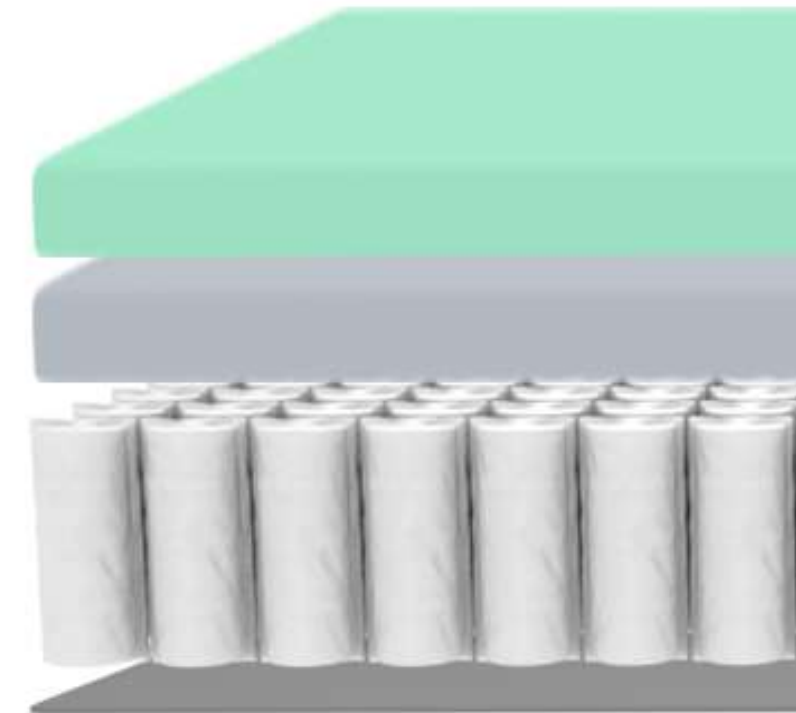

GRAND HYBRID

POCKET COIL

Luxurious Petal
Quilt

12.5" Height
Profile

Made in
USA

Patented
Pocket Design

Adjustable Base

Compatible

“SuperSoft” Plush Quilt

Quilted with a high resiliency soft performance foam that gently alleviates pressure points

CertiPUR-US Certified

All of our foam has been strictly inspected and passed safety regulations to ensure you sleep undisturbed

960 Active Edge+ Pocket Coil

Designed with up to 960+ coils that work to contour and support your body while isolating motion

*3D color models are for illustrative purposes only

CLOUDAIR

POCKET COIL

Smooth Top
Design

12.5" Height
Profile

Made in
USA

Patented
Pocket Design

Adjustable Base

Compatible

Gel-Infused Comfort Foam

Designed with a 1.75" gel-infused HR foam layer for premium comfort and breathability throughout the mattress