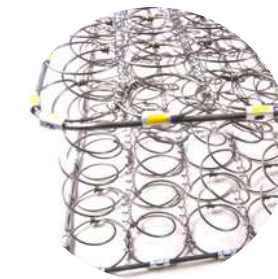

416 Foam Encased Springs

Designed with up to 416 heat-tempered innerspring coils to a strong and supportive sleep surface