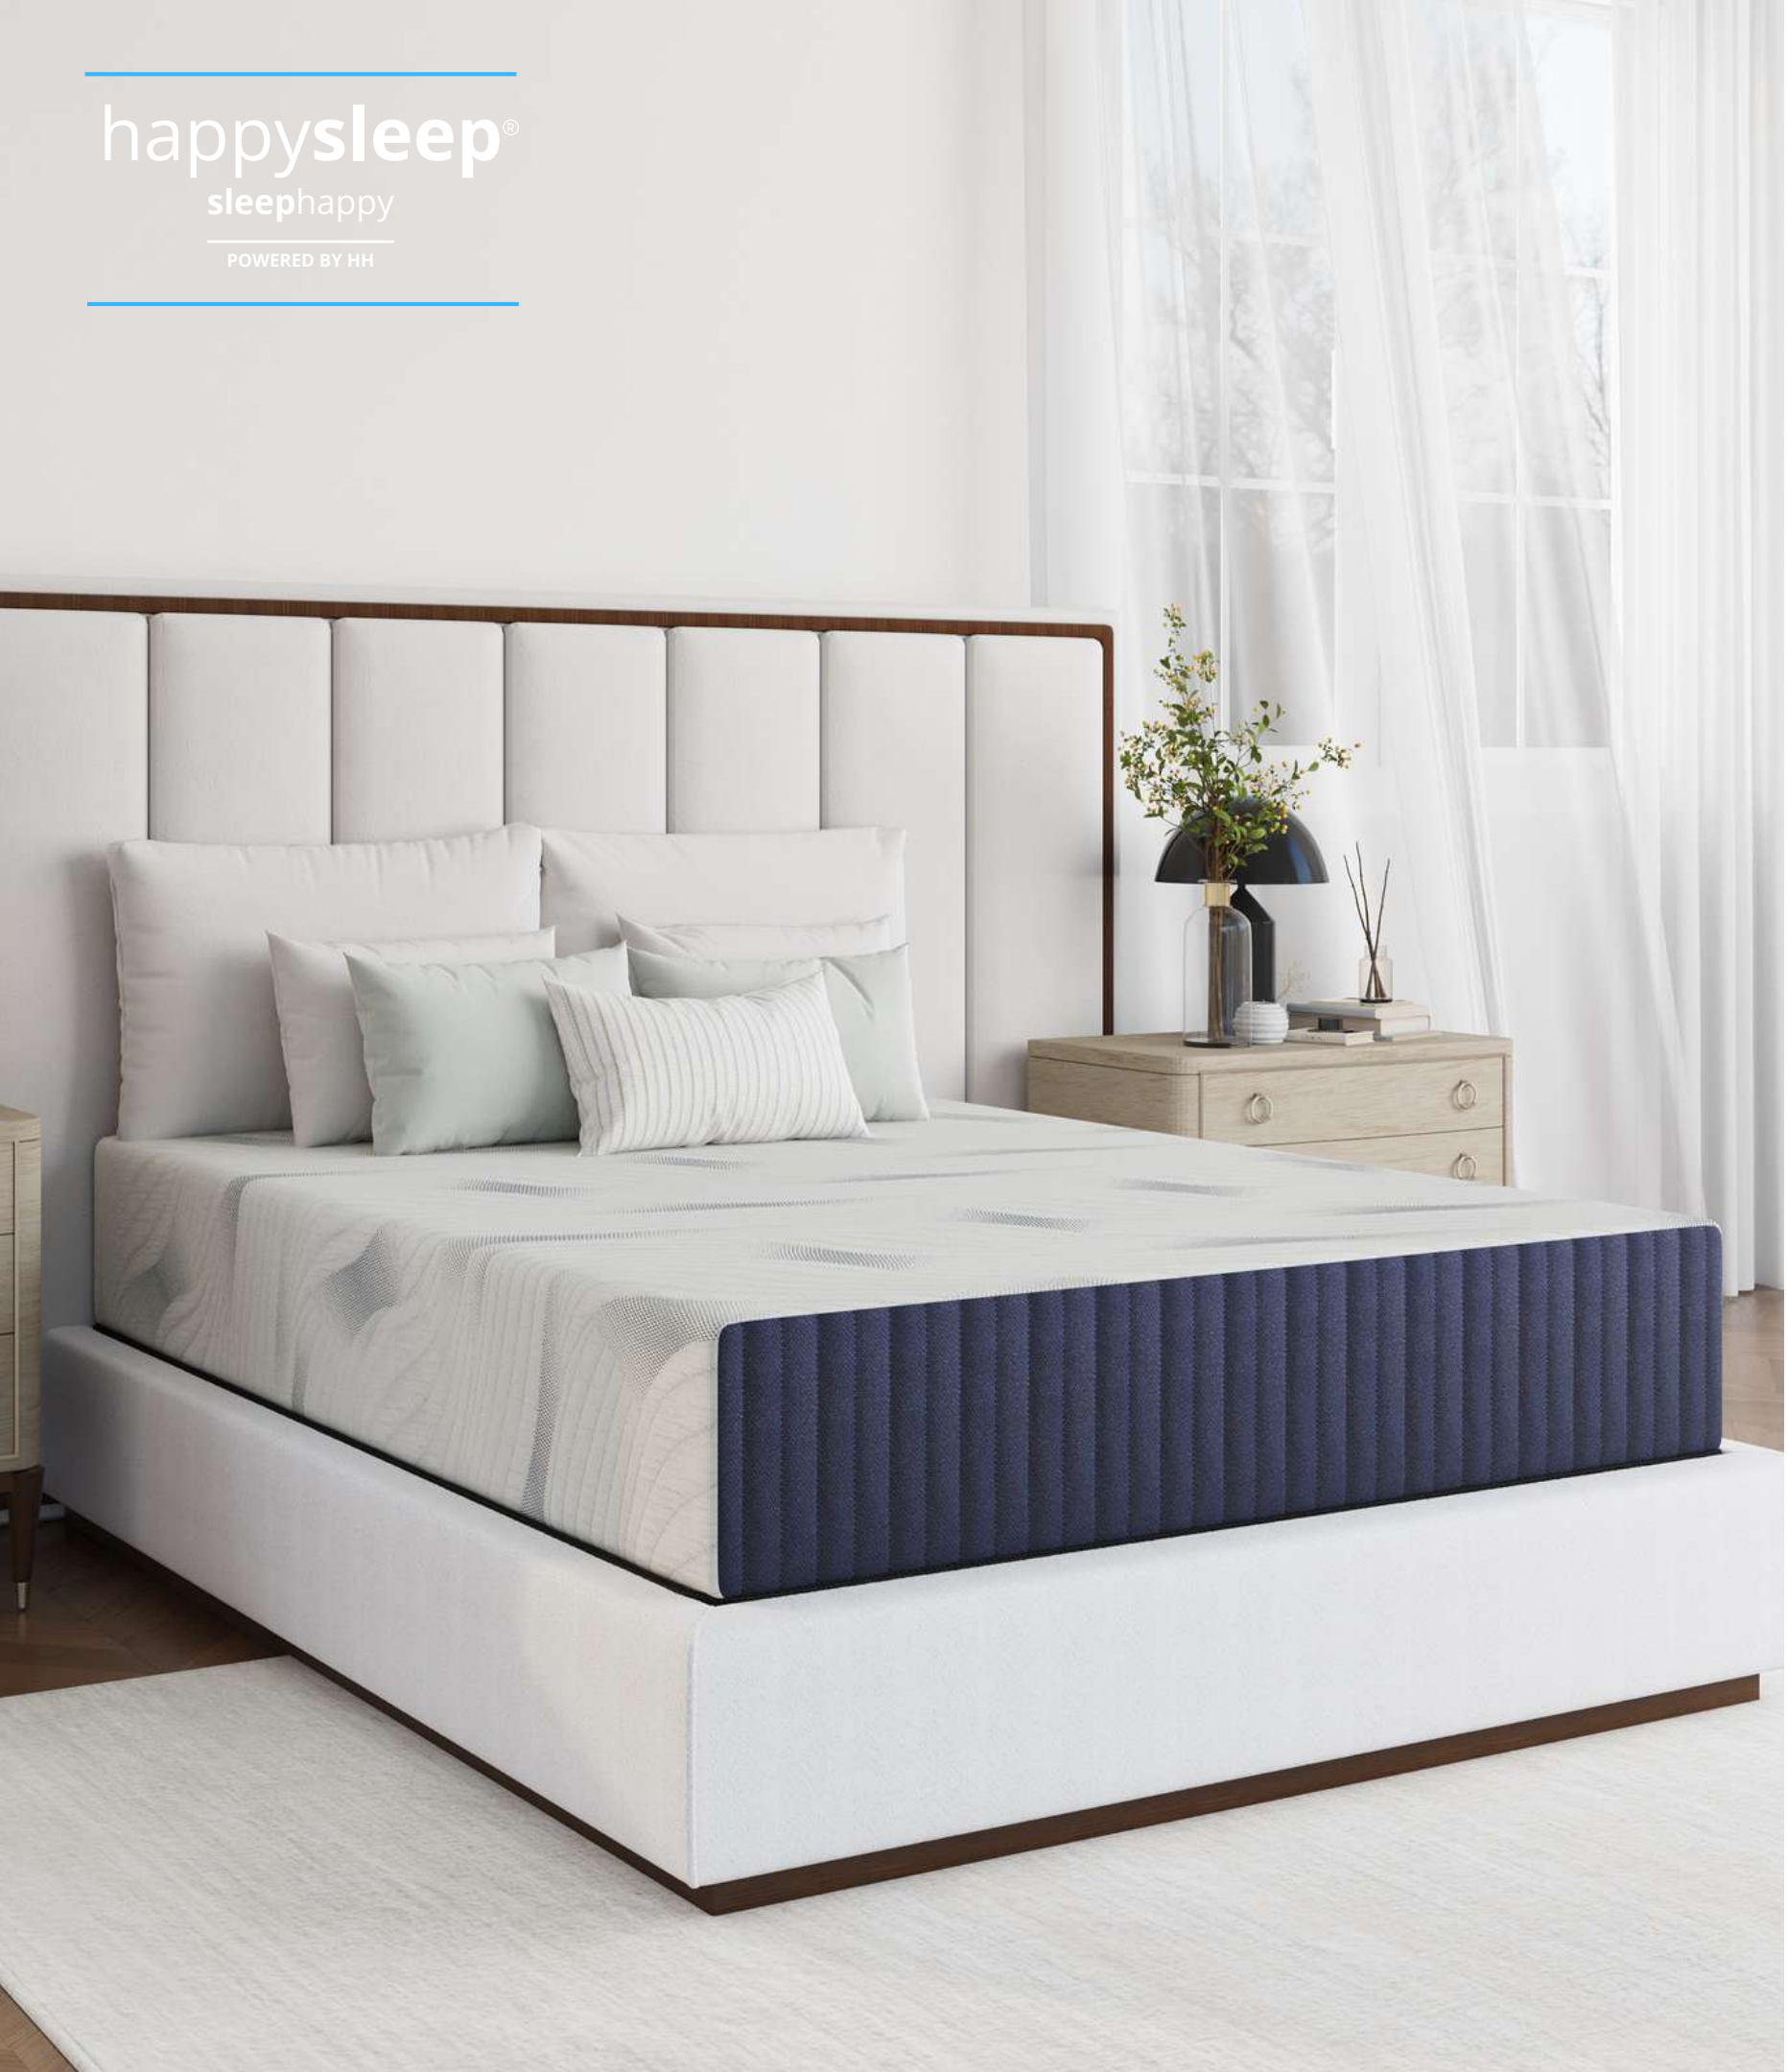

CLOUDAIR

POCKET COIL

Smooth Top
Design

12.5" Height
Profile

Made in
USA

Patented
Pocket Design

Adjustable Base

Compatible

Gel-Infused Comfort Foam

Designed with a 1.75" gel-infused HR foam layer for premium comfort and breathability throughout the mattress

CertiPUR-US Certified

All of our foam has been strictly inspected and passed safety regulations to ensure you sleep undisturbed

960 Active Edge+ Pocket Coil

Designed with up to 960+ coils that work to contour and support your body while isolating motion

*3D color models are for illustrative purposes only