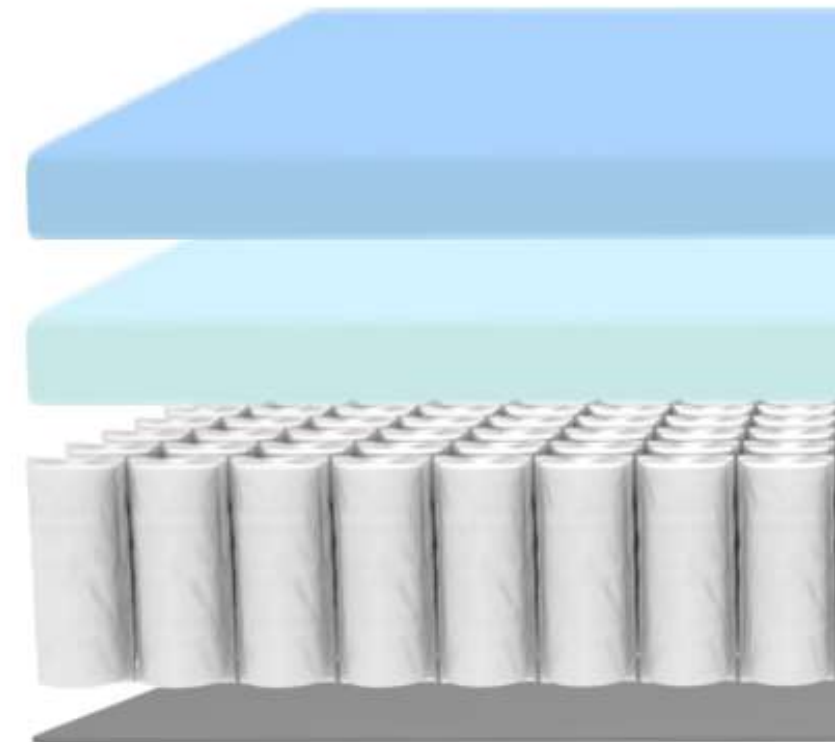

FOAM ENCASED

Luxurious Firm Quilt

12" Height Profile

Made in USA

Heat-tempered Innerspring

HR Foam Encasement Perimeter

Designed with an HR total foam encasement perimeter to give you added sleep surface without any "roll-off" effect

12" Height
Profile

Made in
USA

Heat-tempered
Innerspring

HR Foam Encasement Perimeter

Designed with an HR total foam encasement perimeter to give you added sleep surface without any "roll-off" effect

CertiPUR-US Certified

All of our foam has been strictly inspected and passed safety regulations to ensure you sleep undisturbed

416 Foam Encased Springs

Designed with up to 416 heat-tempered innerspring coils to a strong and supportive sleep surface