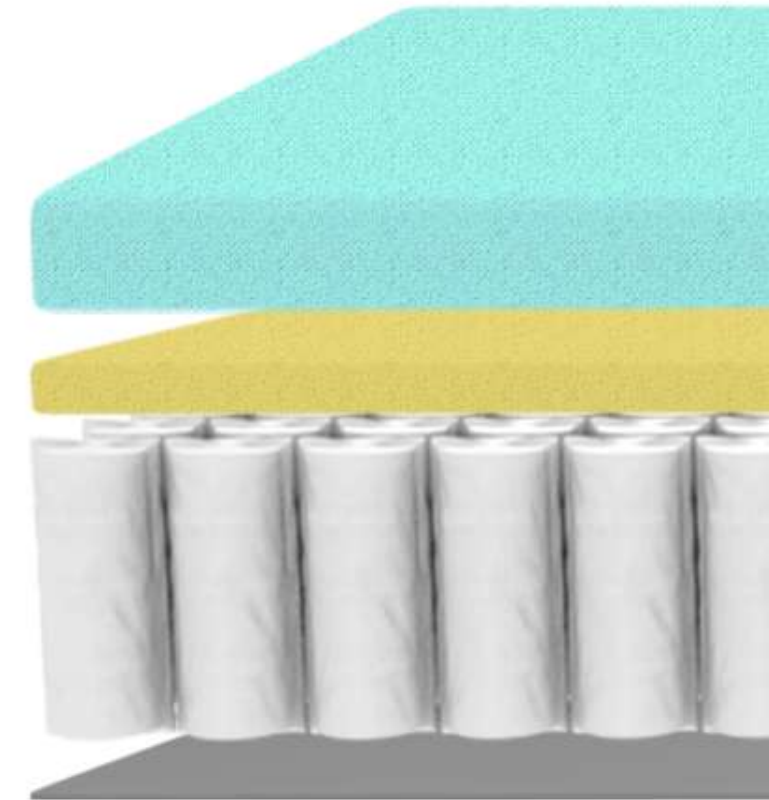

“SuperSoft” Plush Quilt

Quilted with a high resiliency soft performance foam that gently alleviates pressure points

CertiPUR-US Certified

All of our foam has been strictly inspected and passed safety regulations to ensure you sleep undisturbed

12.5" Height
Profile

Made in
USA

Patented
Pocket Design

Adjustable Base

Compatible

Gel-Infused Comfort Foam

Designed with a 1.75" gel-infused HR foam layer for premium comfort and breathability throughout the mattress

CertiPUR-US Certified

All of our foam has been strictly inspected and passed safety regulations to ensure you sleep undisturbed

960 Active Edge+ Pocket Coil

Designed with up to 960+ coils that work to contour and support your body while isolating motion

*3D color models are for illustrative purposes only

PRESIDENT

POCKET COIL

Luxurious Petal Quilt

14" Height Profile

Made in USA

Patented Pocket Design

Adjustable Base